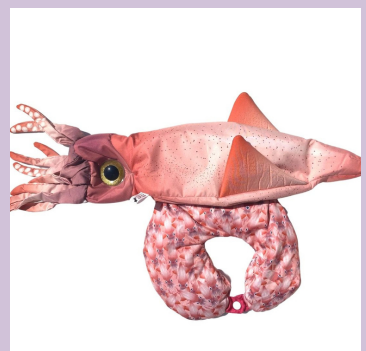

SKU: K3-2
Weight: 200 gr.

Wooden Spinning Tops (set C) 5 pcs.
¥3,980

SKU: K3-3
Weight: 200 gr.

Salmon Neck Pillow (reversible)
¥4,280

SKU: K4-1
Weight: 300 gr.

Squid Neck Pillow (reversible)
¥4,280

SKU: K4-2
Weight: 300 gr.