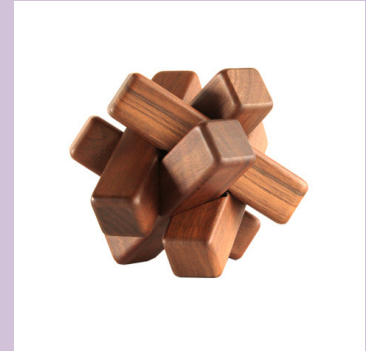

Wooden 3D Puzzle Brown Walnut 6 pcs.
¥4,480

SKU: K2-2
Weight: 400 gr.