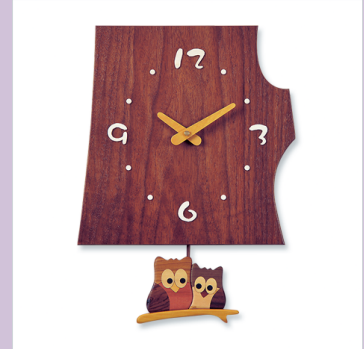

More details on products & producers on our website
WWW.FROM-HOKKAIDO-WITH-LOVE.COM

Crafts

Big Owl Wooden Hanging Clock (30x24.5cm) ¥18,880
 SKU: C1-1
 Weight: 1000 gr.
 *100% natural wood no additional coloring

Big Owl Wooden Clock & Stand (36x36cm) ¥22,880
 SKU: C1-2
 Weight: 1200 gr.
 *100% natural wood no additional coloring

One Owl Wooden Clock (18x18cm) ¥8,880
 SKU: C1-3
 Weight: 600 gr.
 *100% natural wood no additional coloring