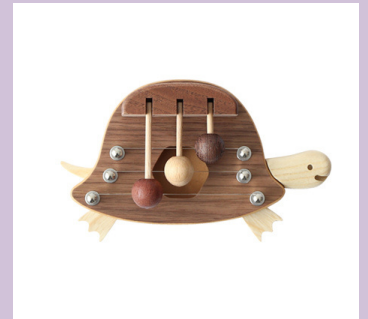

Fuji Apple Door Melody Maker Small (16x14.9cm)

¥ 8,980

SKU: C2-10
Weight: 300 gr.
*Engraving option available

Spruce Tree Door Melody Maker Small (16x15.2cm)
¥8,980

SKU: C2-11
Weight: 300 gr.
*Engraving option available

Puppy Door Melody Maker Small (16x13.5cm)
¥8,980

SKU: C2-12
Weight: 300 gr.
*Engraving option available

Ladybug Door Melody Maker Small (14.4x17cm)
¥8,980

SKU: C2-13
Weight: 300 gr.
*Engraving option available