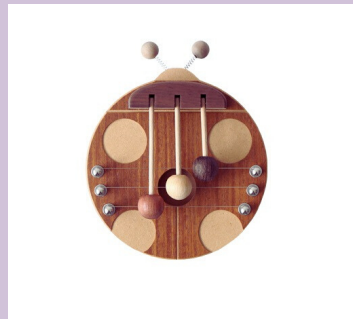

Fuji Apple Door Melody Maker Small (16x14.9cm)

¥ 8,980

SKU: C2-10
Weight: 300 gr.
*Engraving option available

Spruce Tree Door Melody Maker Small (16x15.2cm)
¥8,980

SKU: C2-11
Weight: 300 gr.
*Engraving option available

Puppy Door Melody Maker Small (16x13.5cm)
¥8,980

SKU: C2-12
Weight: 300 gr.
*Engraving option available

Ladybug Door Melody Maker Small (14.4x17cm)
¥8,980

SKU: C2-13
Weight: 300 gr.
*Engraving option available