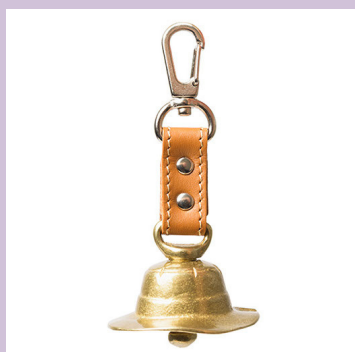

**Bear Bell Brass & Leather
(orange)** ¥3,980
SKU: O2-1
Weight: 80 gr.