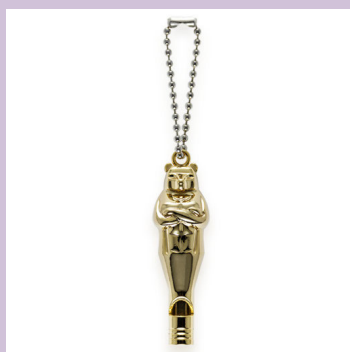

**Wilderness Safety Whistle
(bear shape)** ¥1,480
SKU: O2-3
Weight: 50 gr.

Order form follows catalogue product listings