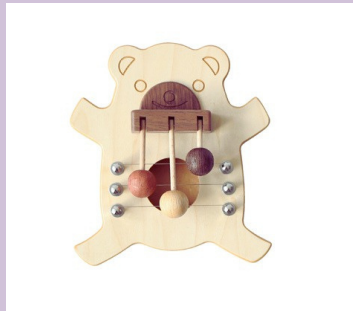

White Bear Door Melody Maker Small (16x14cm)

¥ 8,980

SKU: C2-9
Weight: 300 gr.
*Engraving option available